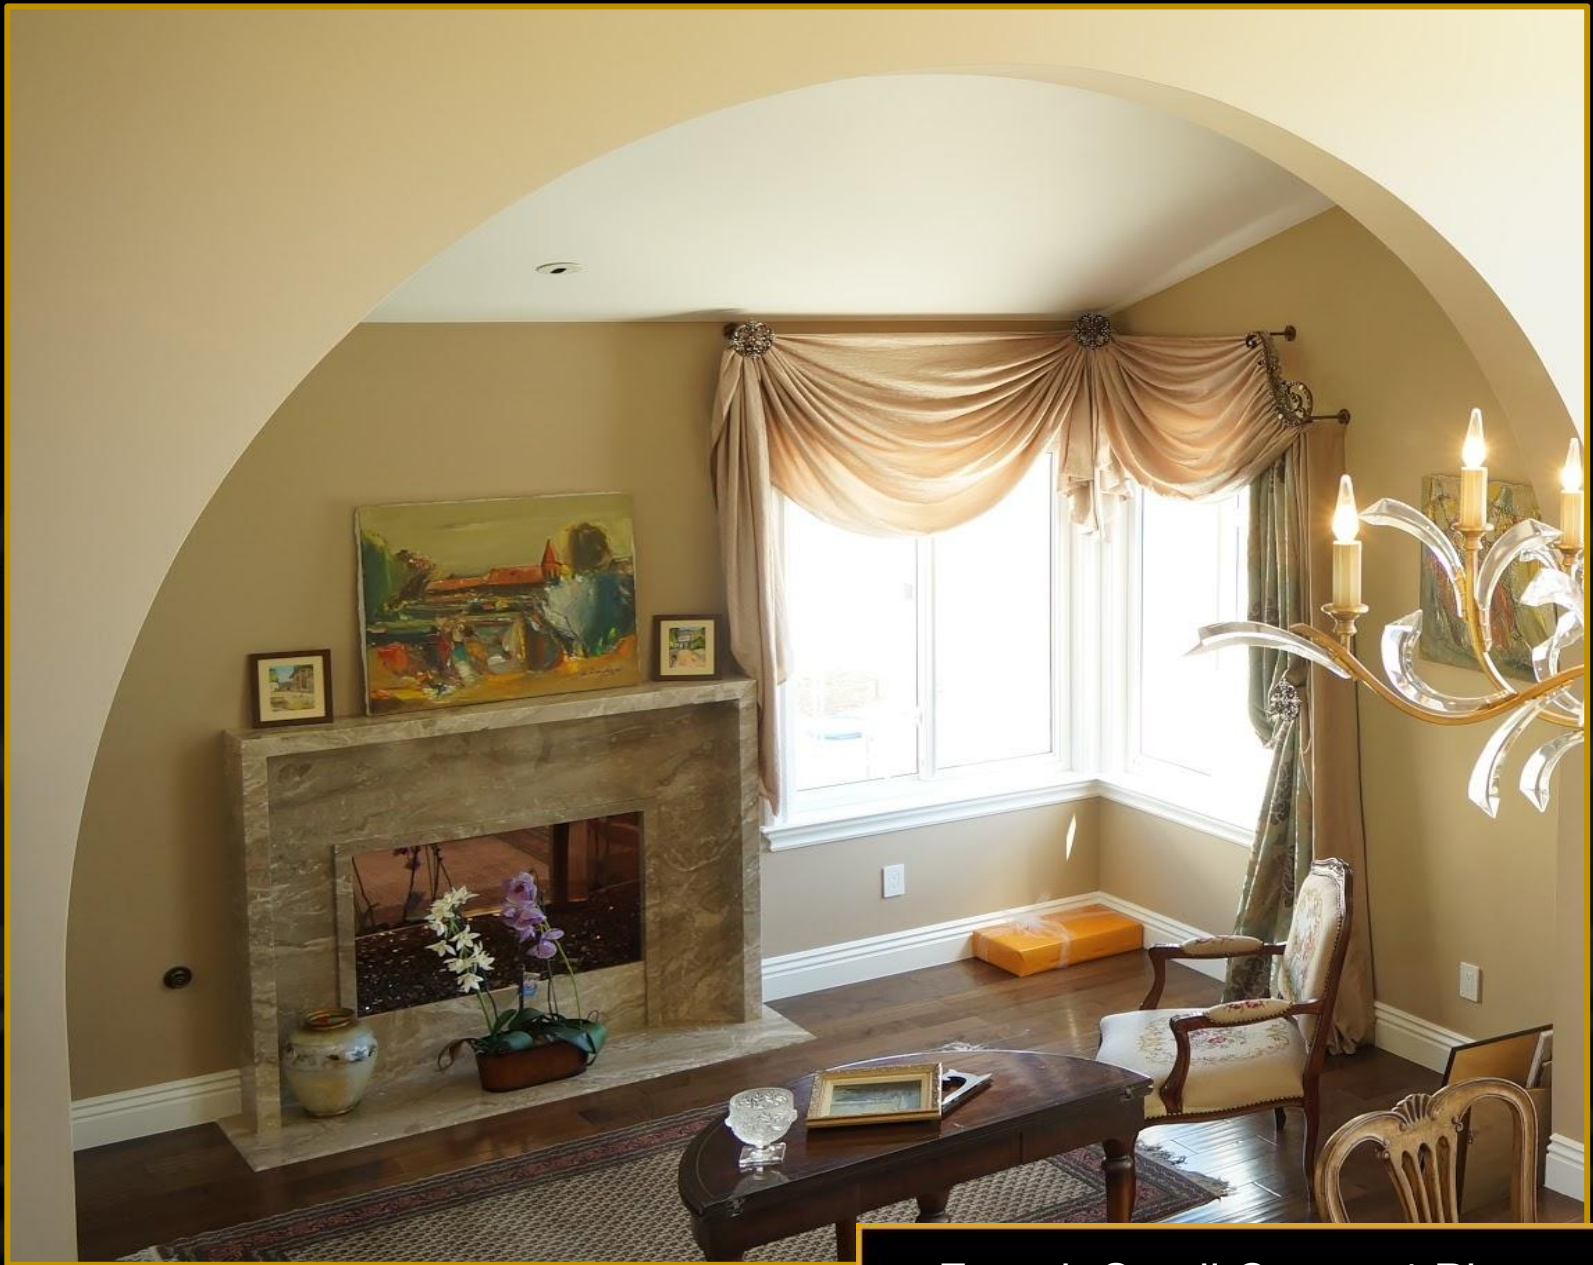

Florence Shell-3 Valance Only

Nova Scroll-2 Panels Only

Caesar-4 Corner Full Window Dressing

Zodiac Crown- 2 Panels only

Decorative Pole & Finials with Crystal

Florence Scroll-3 Valance & Panel

French Scroll Corner 4 Piece